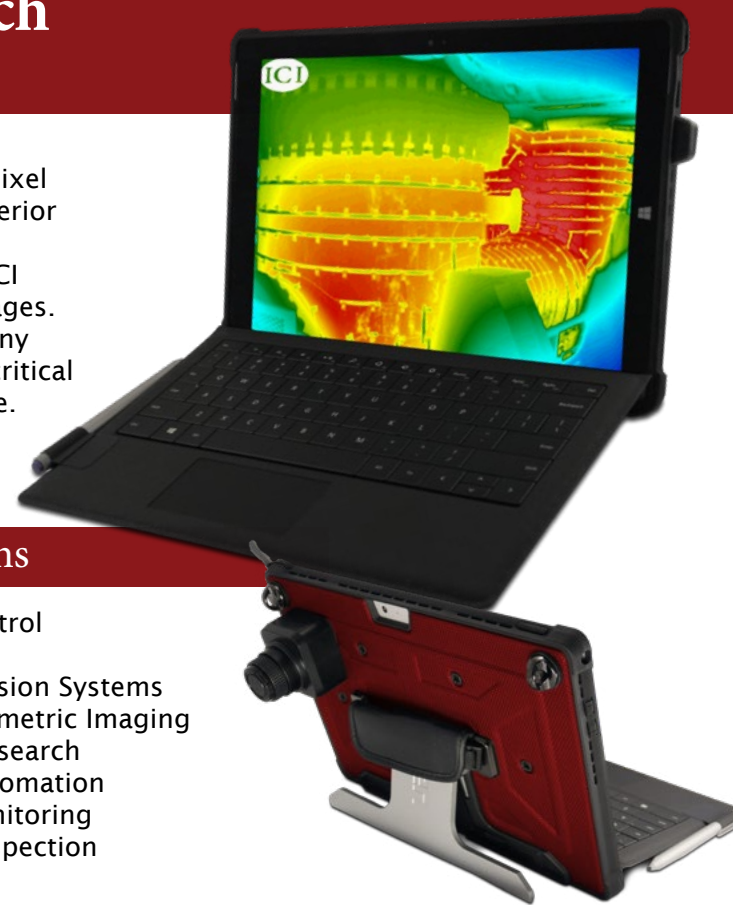

ICI | IR-Pad 320 Research

The ICI IR-Pad 320 infrared camera/tablet system is the perfect combination for capturing images in 320x240 pixel resolution quality. It is ideal for indoor use and is a superior thermal imaging product for outdoors in the work field as well. This ultra rugged IR-Pad 320 uses our custom ICI 8320 infrared camera to capture all of your thermal images. The design is unbeatable and is virtually applicable to any situation that a thermographer may encounter in their critical business use and also includes our IR Flash Pro software.

Features

- IR Camera + Tablet System
- Unparalleled Image Resolution
- Widescreen Viewing
- Heavy Duty Tablet Case
- Bluetooth Connectivity
- Indoor/Outdoor Use
- Adjustable Neckstrap and Stand
- IR Flash Touch Software
- Analysis/Report Building Software
- Portable
- 8 Palettes including B&W

Applications

- Process Control
- Robotics
- Industrial Vision Systems
- Aerial Radiometric Imaging
- Scientific Research
- Building Automation
- Security Monitoring
- Electrical Inspection